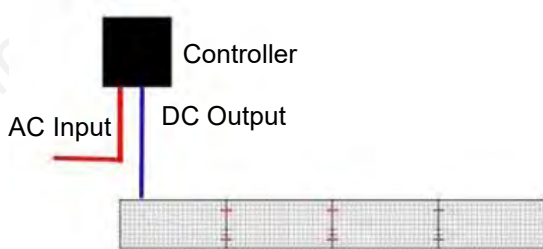

Product description/产品描述

1. Dimensions/尺寸: 490*245mm
2. Power/功率: 40W/PCS
3. LED type/灯珠型号:
Lumileds SMD2835, high brightness LED
4. LED quantity/灯珠数量: 484LEDs/PCS
5. LED color/灯珠颜色: 2700+6500K
6. Cut length/剪切长度:
DC24V 2LEDs/ 22.3*22.3mm
7. PCB material/PCB材质: double layer FPC
8. Life time/使用寿命: 36000hours
9. IP grade/防护等级: IP20, IP65

Super Warm
White
烛光色

Warm White
高压钠灯

Warm White
Halogen
Incandescent
白炽灯

Natural White
Metal Halide
金卤灯

White
白色

Cold White
冷白色

Connection diagram/连接图

1. Connection method one/连接方式1