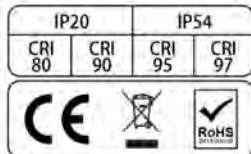

Model Number:
ST-48424245-2835

SunTech Lite is committed to provide high quality LED lighting product and superior service for market.

元硕达科技致力于提供高品质的LED产品，提供高品质的市场服务。

1. The LED are packaged with pure gold wires and large-size chips.
灯珠采用纯金线和大尺寸芯片封装。
2. Only one Bin LED is used for each order, and keep the same Bin LED in subsequent orders to ensure the consistency of the product.
每一个订单只使用一个BIN的灯珠，并且在后期订单也使用相同BIN，保证产品的一致。
3. The production process adopts high-temperature, lead-free SMT technology, the solder joints are smooth and full.
生产过程采用高温无铅SMT工艺，焊点圆滑饱满。
4. Use double-layer PCB to ensure stable electrical performance.
采用双面线路板，保证稳定的电气性能。
5. Use original authentic 3M tape, strong and long-lasting adhesion.
原装正品3M胶带，粘合力持久强劲。
6. A variety of installation accessories are optional, flexible and convenient to use.
多种安装配件可选，使用灵活方便。
7. Different IP grade are available: IP20, IP65, IP66, IP68.
防水等级可选: IP20, IP65, IP66, IP68。
8. High light transmittance, environment friendly silicone material is used for waterproof product, colorless, odorless and anti-yellowing.
防水材料用高透环保硅胶材料：无色，无味，抗黄化。

Product description/产品描述

1. Dimensions/尺寸: 490*245mm
2. Power/功率: 40W/PCS
3. LED type/灯珠型号:
Lumileds SMD2835, high brightness LED
4. LED quantity/灯珠数量: 484LEDs/PCS
5. LED color/灯珠颜色: 2700+6500K
6. Cut length/剪切长度:
DC24V 2LEDs/ 22.3*22.3mm
7. PCB material/PCB材质: double layer FPC
8. Life time/使用寿命: 36000hours
9. IP grade/防护等级: IP20, IP65

其他辅助照明

Product picture/产品图片

Application scenarios/应用场景

Technical parameters/性能参数

Optical parameters(white) 光学参数 (白光)	Electrical performance parameters 电气性能参数	Other parameters 其它参数
Luminous/光能量: 3800Lm/m CCT/相关色温: 2700+6500K CRI/显色指数: Ra>80 Beam angle/发光角度: 120° Light efficiency/光效: 95Lm/W	Voltage/额定电压: DC24V Current/额定电流: 1.66A Power/额定功率: 40W/PCS	Storage temperature/储存温度: -20~+60°C Working temperature/工作温度: -20~+60°C Life time/使用寿命: >36000 hours Warranty/质保时间: 3 years