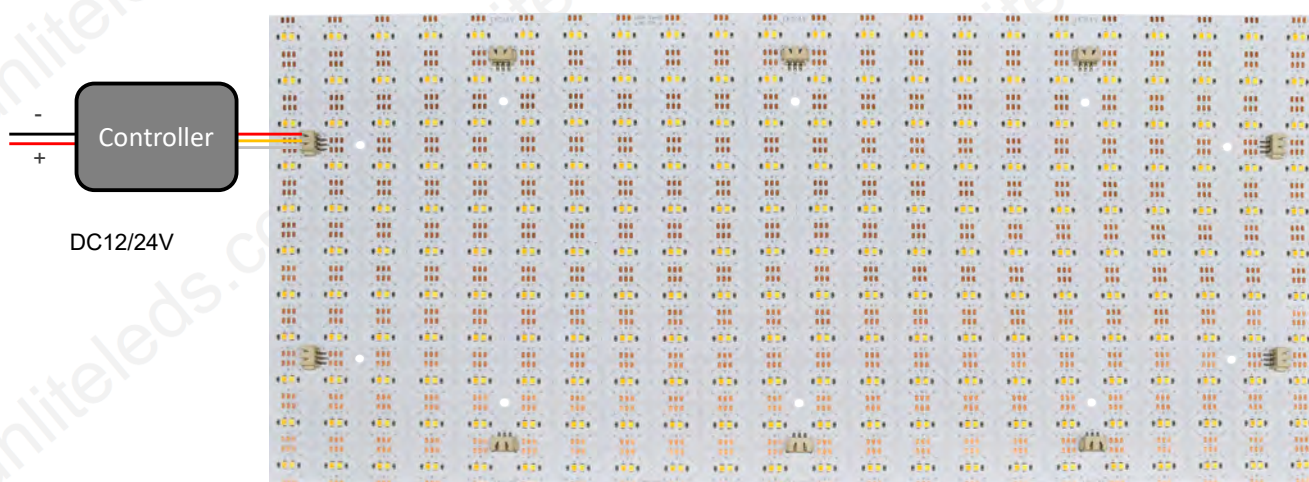

Product description/产品描述

1. Dimensions/尺寸: 490*245mm
2. Power/功率: 40W/PCS
3. LED type/灯珠型号:
Lumileds SMD2835, high brightness LED
4. LED quantity/灯珠数量: 484LEDs/PCS
5. LED color/灯珠颜色: 2700+6500K
6. Cut length/剪切长度:
DC24V 2LEDs/ 22.3*22.3mm
7. PCB material/PCB材质: double layer FPC
8. Life time/使用寿命: 36000hours
9. IP grade/防护等级: IP20, IP65

Super Warm
White
烛光色

Warm White
高压钠灯

Warm White
Halogen
Incandescent
白炽灯

Natural White
Metal Halide
金卤灯

White
白色

Cold White
冷白色

Connection diagram/连接图

1. Connection method one/连接方式1